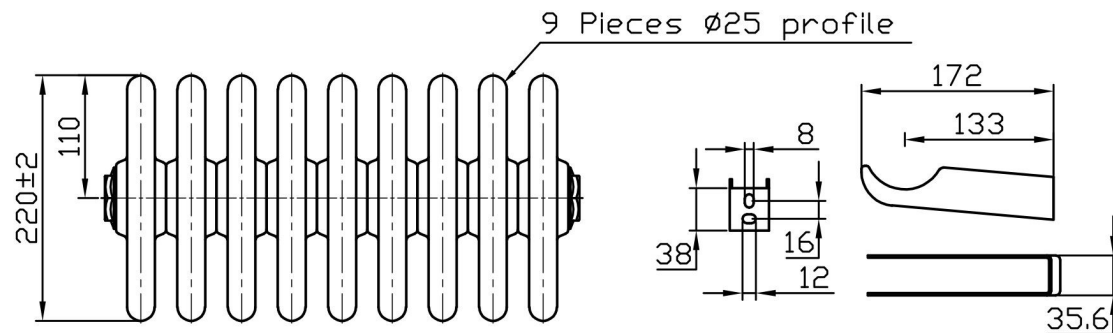

Imperia 6 Column Horizontal 600 x 425mm. Painted

Technical Drawing

Unit:mm

Eastbrook 

Eastbrook Road, Gloucester GL4 3DB
 Technical Helpline : 01452 317890
 Mon - Fri / 8am - 5pm
 Email : technical@eastbrookco.com