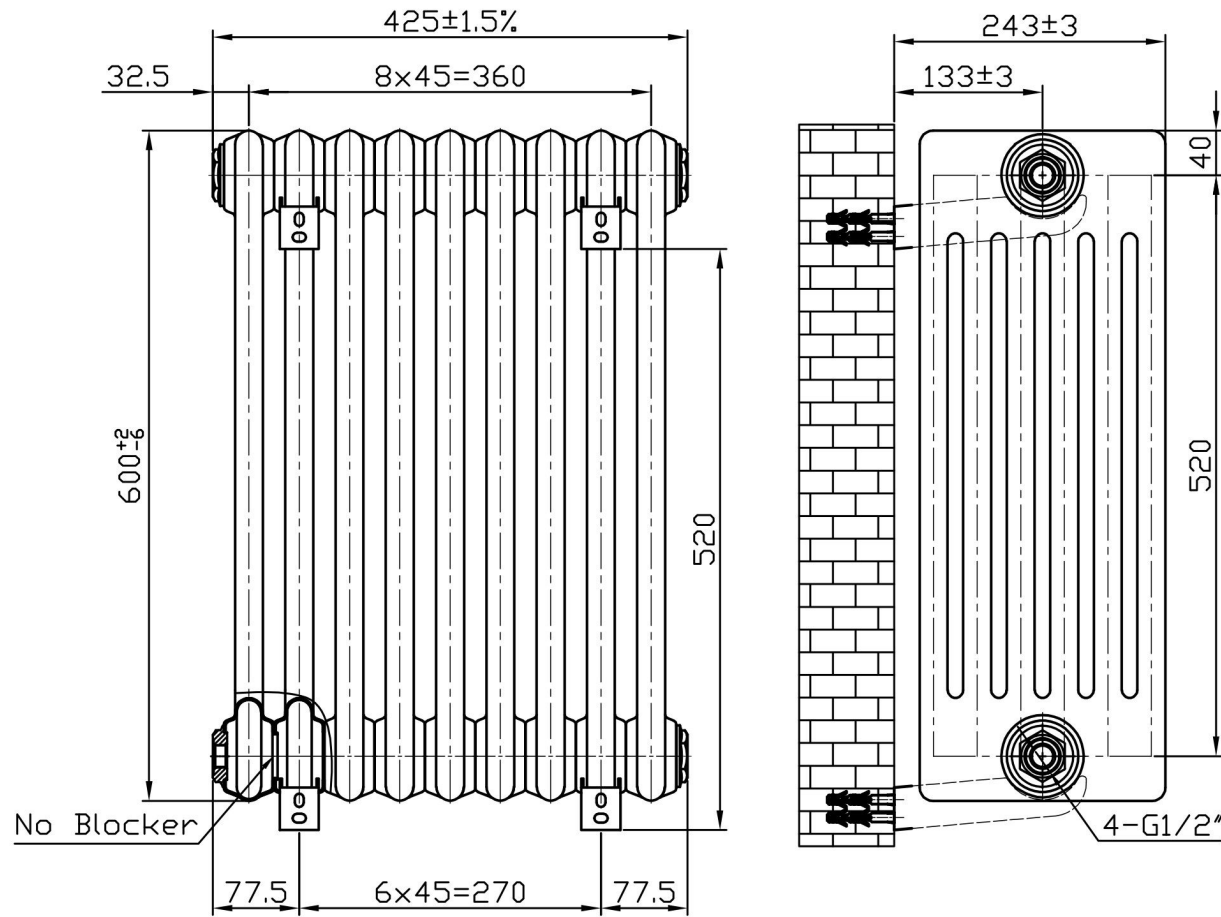

Imperia 6 Column Horizontal 600 x 425mm. Painted

Technical Drawing

Unit:mm

Eastbrook 

Eastbrook Road, Gloucester GL4 3DB
 Technical Helpline : 01452 317890
 Mon - Fri / 8am - 5pm
 Email : technical@eastbrookco.com